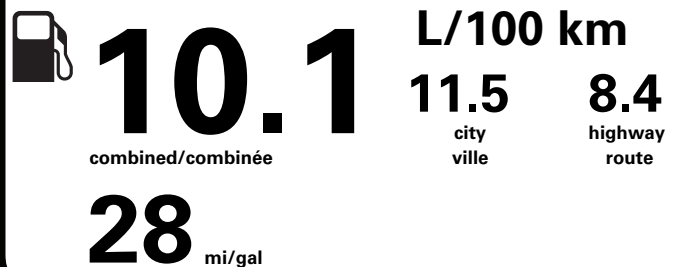

OPTIONAL EQUIPMENT/OTHER

- 2022 MODEL YEAR
- FEDERAL EXCISE TAX 100.00
- 245/50R20 A/S TIRES
- TITANIUM ELITE APP PACKAGE 1,500.00
- 20" POLISHED ALUMINUM WHEELS
- REAR PAINTED BUMPER
- LOWER BODYSIDE MLDG-CHROME
- UPPER GRILLE-CHROME ACCENTS
- FRONT LICENSE PLATE BRACKET NO CHARGE

PRICE INFORMATION

BASE PRICE	$45,219.00
TOTAL OPTIONS/OTHER	6,900.00
TOTAL VEHICLE & OPTIONS/OTHER	52,119.00
DESTINATION & DELIVERY	1,995.00

"THIS VEH. NOT INTENDED FOR SALE OR REGISTRATION IN US" RETAIL PRICES EXCLUDE GST/HST

TOTAL MSRP $54,114.00

* MANUFACTURER'S SUGGESTED RETAIL PRICE = MSRP
* NOTE: THIS PRICE HAS BEEN DEVELOPED AS A GUIDE. DEALERS MAY SELL FOR LESS AND ARE NOT UNDER ANY OBLIGATION TO ACCEPT THIS SUGGESTED RETAIL PRICE.

SOLD TO/VENDU A Leslie Motors Ltd 73 Elora St Harriston ON CAN N0G 1Z0	B80 030	RAMP ONE/ TERMINAL UN CA60	DEALER NO./CONCESSIONNAIRE B80 030
SHIP TO (IF OTHER THAN SOLD TO) / EXPEDIER A (SI AUTRE QUE L'ACHETEUR) Leslie Motors Ltd B8 340		RAMP TWO/ TERMINAL DEUX	FINAL ASSEMBLY PLANT/ USINE DE MONTAGE OAKVILLE
Walkerton ON		METHOD OF TRANSP / MODE DE TRANSPORT CONVOY	ITEM #: B8-1117 O/T 2
SHIP THROUGH/EXPEDIER VIA NC021 N RE 2X 225 000008 03 02 22			

Fuel Consumption / Consommation de carburant

Annual fuel **COST**
for an annual distance of 20,000 km, and an average fuel price of $1.00 per litre

$ 2 020

Coût annuel en carburant

pour une distance annuelle de 20 000 km, et un prix moyen du carburant de 1,00 $ par litre

Small SUVs range from /
Les petites VUS font entre

1.8 - 14.6 L_e/100 km

L_e is gasoline litre equivalent
L_e signifie litre équivalent d'essence

Carbon Dioxide Rating / Indice de dioxyde de carbone

Tailpipe emissions only / Émissions du tuyau d'échappement seulement

Smog Rating / Indice de Smog

Estimates are based on Government of Canada approved criteria and testing methods. Vehicle's actual fuel consumption will vary.

Estimations établies selon des méthodes d'essai et des critères approuvés par le gouvernement du Canada. La consommation de carburant réelle du véhicule variera.

For more information visit

vehicles.nrcan.gc.ca

Pour plus d'information visitez

vehicules.nrcan.gc.ca

U.S. GOVERNMENT SAFETY RATINGS
COTES DE SÉCURITÉ DU GOUVERNEMENT AMÉRICAIN

Overall Vehicle Score / Cote globale du véhicule	★★★★★
Frontal Crash / Collision frontale	★★★★★
Side Crash / Collision latérale	★★★★★
Rollover / Capotage	★★★★

Star ratings range from 1 to 5 stars (*****), with 5 being the highest.
Les cotes varient de 1 à 5 étoiles (*****), 5 étant la cote la plus élevée.

Source: U.S. National Highway Traffic Safety Administration
For more information / Pour de plus amples renseignements
www.safercar.gov

FordPass Connect™

Download the FordPass™ app* and you can:

1. **Access Vehicle Control Features**
2. Remotely start, lock and unlock your vehicle.
   - Locate your vehicle and check approximate fuel range.
   - Receive vehicle health alerts.

1. **Activate 4G LTE Wi-Fi Hotspot**
2. New vehicles include a 3-month or 3GB data (whichever comes first) Wi-Fi trial.
   - Connect up to ten Wi-Fi-equipped devices.

The FordPass Connect™ modem is active and sending vehicle data (e.g., diagnostics) to Ford. See in-vehicle Settings for connectivity options.

Scan code not operational at this time

FOR PLANT USE ONLY

Insist on Ford Protect! The only extended service plan fully backed by Ford and honored at every Ford dealership in the US and Canada. See your Ford dealer for additional details, or visit www.ford.ca for more information.

Personalize your vehicle with Ford Custom Accessories. Genuine Ford Accessories are engineered for your vehicle and can be included under the Ford New Vehicle Limited Warranty. Certain conditions, limitations and exclusions apply. See your Dealer for details.