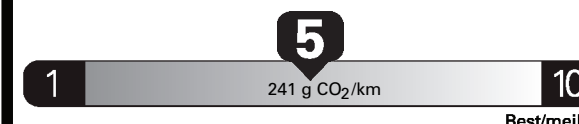

Annual fuel **COST**
for an annual distance of 20,000 km, and an average fuel price of $1.30 per litre

$ 2 678

Coût annuel en carburant

pour une distance annuelle de 20 000 km, et un prix moyen du carburant de 1,30 $ par litre

Standard SUVs range from /
Les VUS ordinaires font entre

2.5 - 17.7 L_e/100 km

L_e is gasoline litre equivalent
L_e signifie litre équivalent d'essence

Carbon Dioxide Rating / Indice de dioxyde de carbone

Tailpipe emissions only / Émissions du tuyau d'échappement seulement

Smog Rating / Indice de Smog