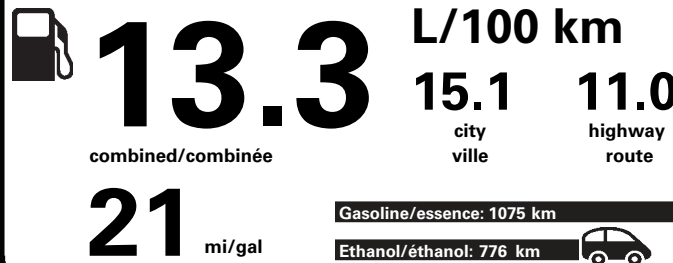

JD111 N REC2X 830 000958 04 11 18

E85 Gasoline-Ethanol Vehicle
Véhicule à essence-éthanol

Fuel Consumption / Consommation de carburant

Annual fuel COST
for an annual distance of 20,000 km, and an average fuel price of \$0.98 per litre