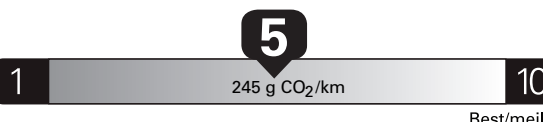

Carbon Dioxide Rating / Indice de dioxyde de carbone

Tailpipe emissions only / Émissions du tuyau d'échappement seulement