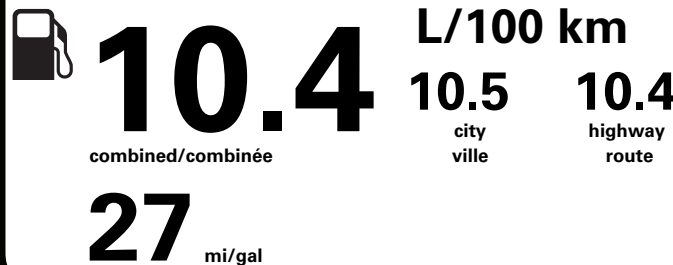

WARRANTY

- 3 YR/60,000 KM BASIC 5 YEAR/100,000 KM POWERTRAIN ROADSIDE ASSISTANCE 24 HRS

INCLUDED ON THIS VEHICLE

EQUIPMENT GROUP 302A

- XLT SERIES BOXLINK CARGO SYSTEM ELECTRONIC AUTO TEMP CONTROL LED BOX LIGHTING LED SIDE-MIRROR SPOT LIGHTS POWER SLIDING REAR WINDOW REMOTE START SYSTEM

OPTIONAL EQUIPMENT/OTHER

- 2023 MODEL YEAR FEDERAL EXCISE TAX 100.00 .18" CHROME-LIKE PVD WHEELS 2,200.00 NO CHARGE HEV 10-SPEED TRANSMISSION NO CHARGE 3.73 ELECTRONIC LOCK RR AXLE NO CHARGE 7350# GVWR PACKAGE NO CHARGE 50 STATE EMISSIONS NO CHARGE AUTO START-STOP REMOVAL NO CHARGE TRAILER TOW PACKAGE NO CHARGE INTEGRATED TRLR BRAKE CNTRL MIRROR MAN FOLD W/POWER GLASS SINGLE FUEL TANK NO CHARGE XTR PACKAGE NO CHARGE .275/65R18 BSW ALL-TERRAIN CLOTH BUCKET SEATS W/ CONSOLE 380.00

(MSRP)*

6,040.00

100.00

2,200.00

NO CHARGE

NO CHARGE

NO CHARGE

NO CHARGE

NO CHARGE

380.00

PRICE INFORMATION

Table with 2 columns: Description, (MSRP)*. Includes BASE PRICE $62,900.00, TOTAL OPTIONS/OTHER 8,720.00, TOTAL VEHICLE & OPTIONS/OTHER DESTINATION & DELIVERY 71,620.00, 2,295.00.

"THIS VEH. NOT INTENDED FOR SALE OR REGISTRATION IN US" RETAIL PRICES EXCLUDE GST/HST

Canada

ENERGUIDE

Gasoline Vehicle Véhicule à essence

Fuel Consumption / Consommation de carburant

Annual fuel COST for an annual distance of 20,000 km, and an average fuel price of $1.25 per litre

$ 2 600

Coût annuel en carburant pour une distance annuelle de 20 000 km, et un prix moyen du carburant de 1,25 $ par litre

Standard pickup trucks range from / Les camionnettes ordinaires font entre 8.9 - 19.8 L_e/100 km

L_e is gasoline litre equivalent L_e signifie litre équivalent d'essence

Carbon Dioxide Rating / Indice de dioxyde de carbone

Tailpipe emissions only / Émissions du tuyau d'échappement seulement

Smog Rating / Indice de Smog

Estimates are based on Government of Canada approved criteria and testing methods. Vehicle's actual fuel consumption will vary.

Estimations établies selon des méthodes d'essai et des critères approuvés par le gouvernement du Canada. La consommation de carburant réelle du véhicule variera.

For more information visit

vehicles.nrcan.gc.ca

Pour plus d'information visitez

vehicules.nrcan.gc.ca

U.S. GOVERNMENT SAFETY RATINGS COTES DE SÉCURITÉ DU GOUVERNEMENT AMÉRICAIN

Table of safety ratings: Overall Vehicle Score (5 stars), Frontal Crash (5 stars), Side Crash (5 stars), Rollover (4 stars).

Star ratings range from 1 to 5 stars (*****), with 5 being the highest. Les cotes varient de 1 à 5 étoiles (*****), 5 étant la cote la plus élevée.

Source: U.S. National Highway Traffic Safety Administration For more information / Pour de plus amples renseignements www.safercar.gov

FordPass Connect™

Download the FordPass™ app* and you can:

- Access Vehicle Control Features Remotely start, lock and unlock your vehicle. Locate your vehicle and check approximate fuel range. Receive vehicle health alerts.

- Activate 4G LTE Wi-Fi Hotspot New vehicles include a 3-month or 3GB data (whichever comes first) Wi-Fi trial. Connect up to ten Wi-Fi-equipped devices.

The FordPass Connect™ modem is active and sending vehicle data (e.g., diagnostics) to Ford. See in-vehicle Settings for connectivity options.

Scan code not operational at this time

FOR PLANT USE ONLY

Table with 4 columns: SOLD TO/VENDU A, B80 030, RAMP ONE/TERMINAL UN, CS59, DEALER NO./CONCESSIONNAIRE, B80 030.

Table with 4 columns: SHIP TO (IF OTHER THAN SOLD TO) / EXPÉDIER A (SI AUTRE QUE L'ACHÉTEUR), Leslie Motors Ltd, B8 340, RAMP TWO/TERMINAL DEUX, WALKERTON ON, FINAL ASSEMBLY PLANT/USINE DE MONTAGE, DEARBORN.

Table with 4 columns: SHIP THROUGH/EXPÉDIER VIA, CONVOY, METHOD OF TRANSP./MODE DE TRANSPORT, ITEM #: B8-P322 O/T 1.

TOTAL MSRP $73,915.00

* MANUFACTURER'S SUGGESTED RETAIL PRICE = MSRP * NOTE: THIS PRICE HAS BEEN DEVELOPED AS A GUIDE. DEALERS MAY SELL FOR LESS AND ARE NOT UNDER ANY OBLIGATION TO ACCEPT THIS SUGGESTED RETAIL PRICE.